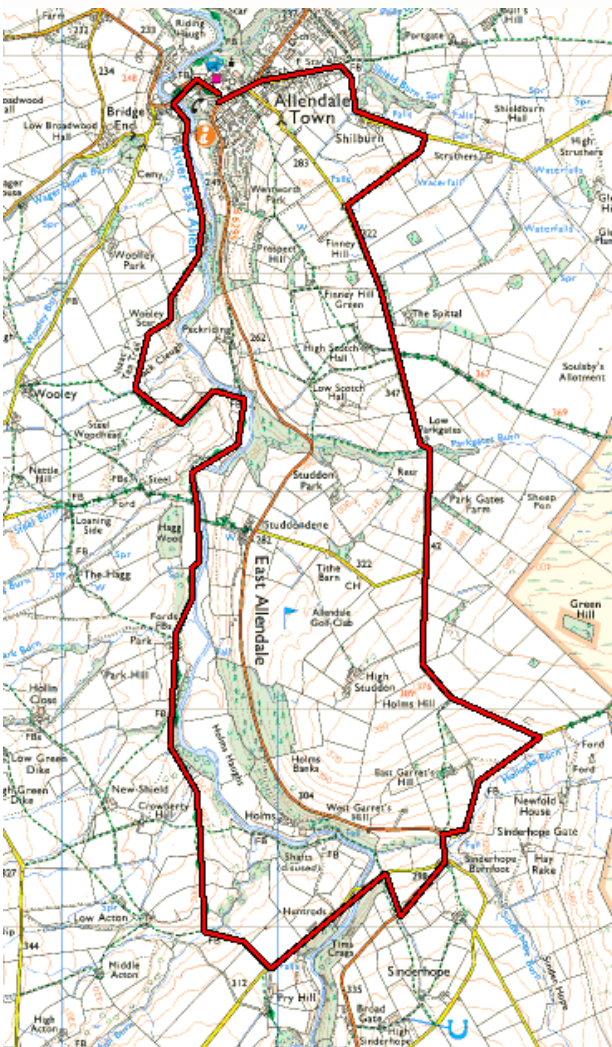

ALLEN VALLEYS churches Together

ALLEN VALLEYS CHURCHES TOGETHER WALK SATURDAY, 18TH MAY

JOIN US FOR A PLEASANT, AFTERNOON RAMBLE

ALLENDALE TO SINDERHOPE,

TAKING THE 'HIGH LEVEL ROUTE'

1.30PM START FROM TRINITY METHODIST
CHURCH, ALLENDALE.

LIFTS AVAILABLE UP THE STEEP BIT TO:

2.00PM LATE, ELEVATED START FROM
FINNEY HILL GREEN

3.00PM APPROX. TEA AT HIGH FOREST
COMMUNITY CENTRE

3.45PM LIFTS BACK TO ALLENDALE *OR*

RETURN WALK ALONG THE EAST ALLEN RIVER